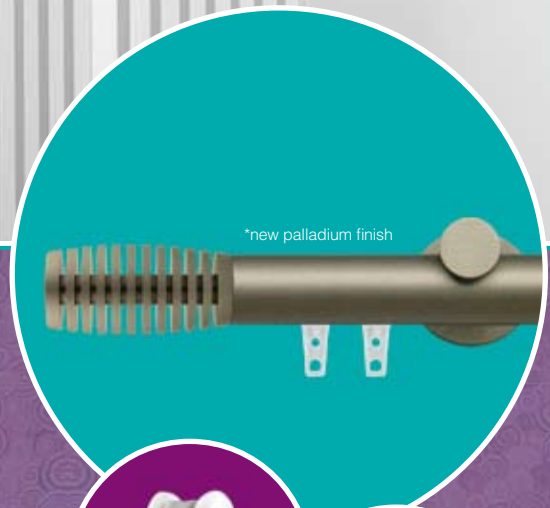

Titan Track

The Titan Track collection is a new Vesta-exclusive product line featuring precision fabricated finials, extruded aluminum track and a new palladium finish. This new hefty diameter provides a suitable alternative for heavier weight window treatment designs. All items are in stock and available for quick shipping.

AVAILABILITY:

in-stock, typically ships within 24-48 hours

AVAILABLE FINISHES:

- BL** = black
BN = brushed nickel
PC = polished chrome
PL = palladium

MATERIAL:

- aluminum

DIAMETER & BRACKETS:

1½"D: bracket required every 6-8 feet

SHIPPING & ADDITIONAL NOTES:

Track lengths exceeding 106" will incur significant additional freight charges. The collection's track connector can be used to achieve longer spans. The created seam will be visible.

ABBREVIATION KEY:

- D** = diameter
H = height
L = length
P = projection
W = width
ID = inside diameter
OD = outside diameter

drapery hardware made easy!

- Innovative
- Functional
- Unique

800.638.3782
sales@ivesta.com