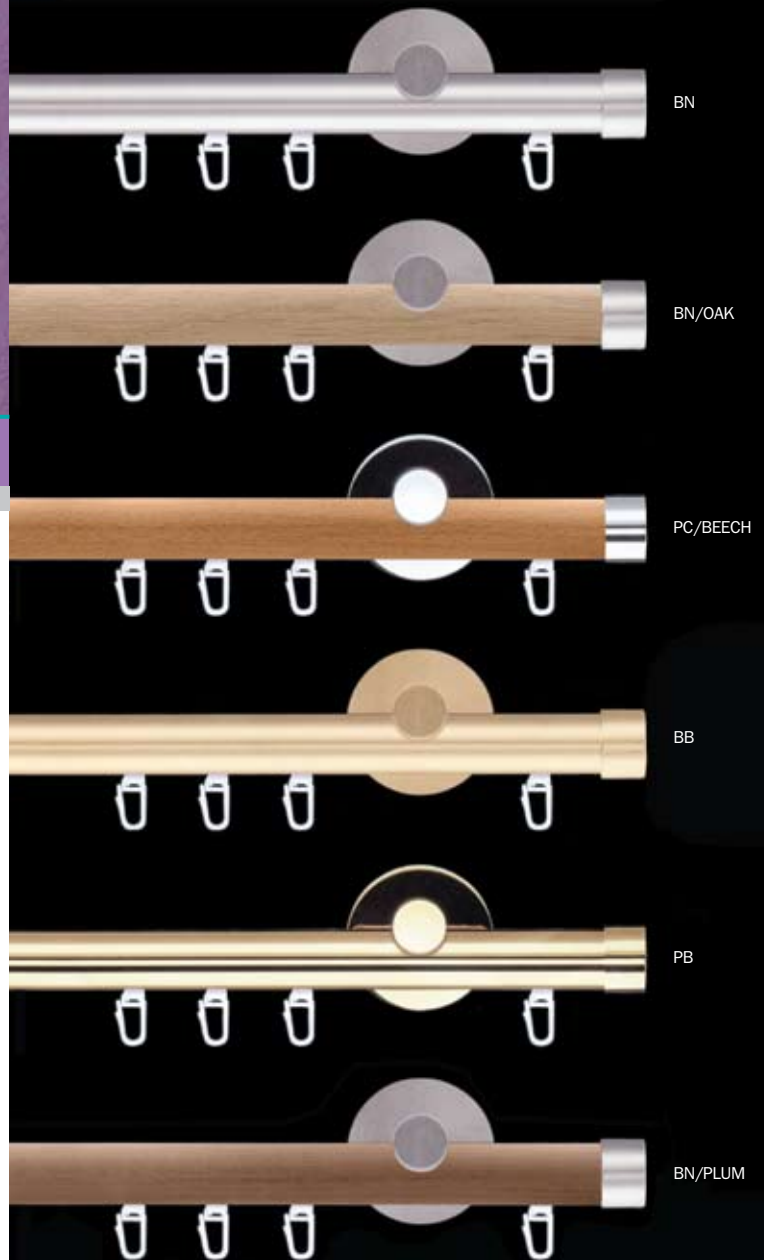

Techno Track

Vesta's Techno Track collection is hand-traversing and designed with extensive one-way draws in mind. The collection's Techno brackets support the aluminum extruded track from above thus allowing all gliders unfettered access across the entire bottom rail of the track. Most items are stocked and available for quick shipping.

WOOD FOIL FINISHES
BEECH / OAK / PLUM
*available in the 1½"D track only

*due to the nature of these materials and the finishing process, a variance in finish is unavoidable.

MATERIALS:

- aluminum, brass

DIAMETER & BRACKETS:

- ▲ ¾"D: bracket required every 3-5 feet
▼ 1½"D: bracket required every 5-7 feet

SHIPPING & ADDITIONAL NOTES:

Track lengths exceeding 106" will incur significant additional freight charges. The collection's track connector can be used to achieve longer spans. When joining tracks, the cut produced will be noticeable and roller glides are the preferred choice for smooth operation.

ABBREVIATION KEY:

- D** = diameter
H = height
L = length
P = projection
W = width
ID = inside diameter
OD = outside diameter

drapery hardware made easy!

- Innovative
- Functional
- Unique

800.638.3782
sales@ivesta.com