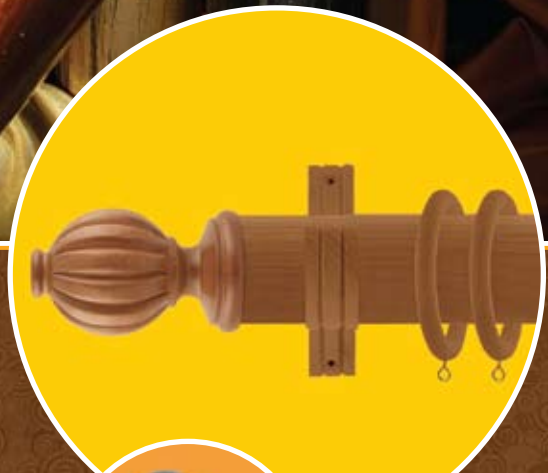

Pinnacle

Vesta's Pinnacle collection features a classic assortment of carved wood accessories by some of Europe's finest craftsmen. Hardware is available in four stained or three painted finishes. All items are in stock for quick shipping.

AVAILABILITY:

in-stock, typically ships within 24-48 hours

AVAILABLE FINISHES:

- F** = fruitwood
M = mahogany
N = natural
W = walnut
BG = black gold
OG = old gold
SG = sand gold

MATERIAL:

- wood

DIAMETER & BRACKETS:

2"D: bracket required every 6-7 feet

SHIPPING & ADDITIONAL NOTES:

Pole lengths exceeding 106" will incur significant additional freight charges. The collection's pole splice can be used to achieve longer spans while the required center bracket will help conceal the resulting seam.

ABBREVIATION KEY:

- D** = diameter
H = height
L = length
P = projection
W = width
ID = inside diameter
OD = outside diameter

drapery hardware made easy!

- Innovative
- Functional
- Unique

800.638.3782
 sales@ivesta.com