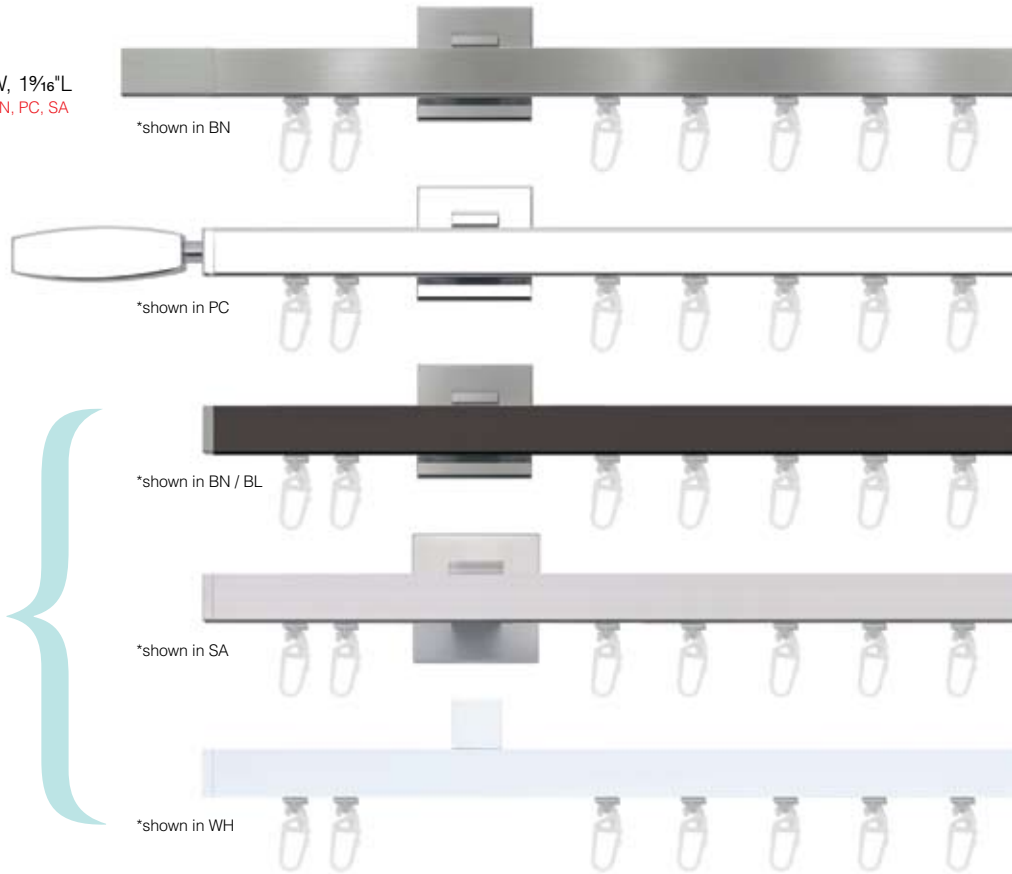

Novi Collection

Availability: special order 3-4 weeks, no returns | **Available Finishes:** BL, BN, PC, SA, WH | **Material:** aluminum

FINIALS

Lopan
#221010 - 3/4"W, 1 1/16"L
*only available in BN, PC, SA

Claas
#221020 - 3/4"W, 3 1/4"L
*only available in BN, PC, SA

End Cap
#221040 - 3/4"W, 3/16"L

Special Order
3-4 weeks, no returns

Acrylic Wand
#968100
39"L

BRACKETS & ACCESSORIES

Novi
wall bracket
#222080 - 2"W, 3 1/8"P
*only available in BN, PC, SA

Novi
double wall bracket
#222222 - 2"W, 3 1/8" & 5 1/2"P
*only available in BN, PC, SA

Extension (short)
#222740 - 1 1/16"L
*works with the above wall brackets

Extension (medium)
#222780 - 3 1/8"L
*works with the above wall brackets

Novi (short)
single wall/ceiling bracket
#902273 - 2"W, 1 1/16"P
*shown in BN

Novi (long)
single wall/ceiling bracket
#902280 - 2"W, 3 1/8"P
*shown in BN

Ceiling Flush Mount
#902592
3/4"W, 1 1/16"P

Novi (short)
ceiling bracket
#902415
9/16"W, 9/16"P
*shown in BN

Novi (medium)
ceiling bracket
#902435
9/16"W, 1 3/8"P
*shown in BN

Inside Mount
#222220
3/4"W, 3/4"L
*shown in BN

TRACK & GLIDER COMPONENTS

Novi Track
#228020 - 3/4" x 3/4"
*sold by the foot but will cut to your specifications, no charge

Swivel Track Connector
#908994

Track Connector
#908993

Glider Hook
short
#906840 - 3/8"P

Glider Hook
long
#906839 - 1"P

Roller Glide
small
#906522 - 1/2"P

Track Stop
#908992 - 3/8"P

Underlap Carrier [L]
(white, grey, black)
#918808 - with snap

Overlap Carrier [R]
(white, grey, black)
#918809 - with snap

Connected Snap Carrier
#907006 - 60% fullness
#907008 - 80% fullness
#907010 - 100% fullness
#907012 - 120% fullness

*For 1" Snap Tape with 4/4" On-Center Spacing