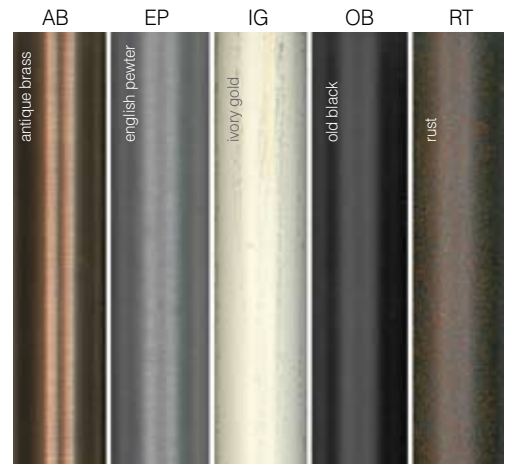

## ACCESSORIES

**End Cap**

#201000 - 1"W, 1"L  
\*shown in IG

**Ring w/clip & insert**

#206010 - 1 1/8"ID, 1 1/2"OD  
\*shown in OB

**Brass Clip**

#909111 - black

**Ring w/eye**

#206011 - 1 1/8"ID, 1 3/4"OD  
\*shown in RT

**Palma Tieback**

#903200 - 4"W, 4 1/2"P  
\*shown in AB

**Rod Splice**

#208181 - 3/4"D, 4 3/4"L

**Wand**

#911100 - 39"L      #911125 - 49"L

\*shown in OB

**Steel Tubing**  
#207150 - 59"L      #207200 - 78"L      #207250 - 98"L

\*sold as shown but will cut to your specified lengths at no charge - longer lengths may be produced by using this collection's rod splice