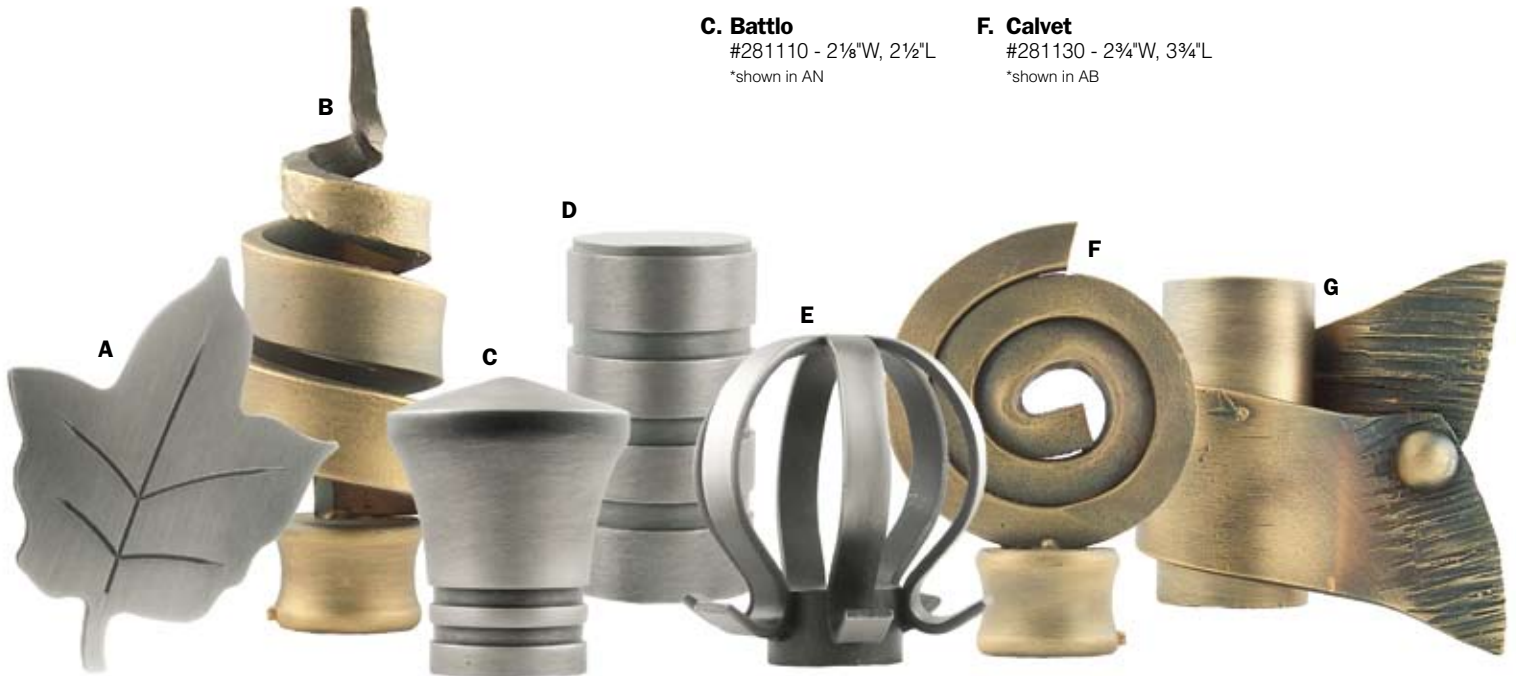

Gaudi Collection

Availability: in-stock, typically ships within 24-48 hours | Available Finishes: AB, AN | Materials: wrought iron, steel

FINIALS

- **A. Guell**
  #281140 - 3"W, 4"L
  *shown in AN
- **B. Mirales**
  #281160 - 1 3/8"W, 2 7/8"L
  *shown in AN
- **G. Mila**
  #281150 - 3"W, 3 1/2"L
  *shown in AB
- **B. Vicens**
  #281170 - 2"W, 5"L
  *shown in AB
- **E. Bellesguard**
  #281120 - 3"W, 3 1/2"L
  *shown in AN
- **F. Calvet**
  #281130 - 2 3/4"W, 3 3/4"L
  *shown in AB
- **C. Battlo**
  #281110 - 2 1/8"W, 2 1/2"L
  *shown in AN