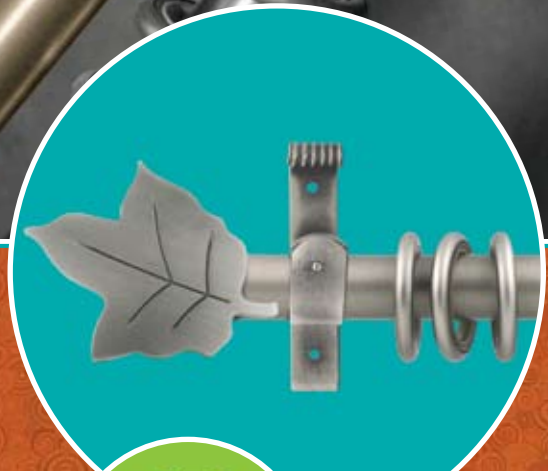

Gaudi

Vesta's Gaudi collection skillfully unites steel and wrought iron to form unique hardware interpretations. Elegantly bold and intriguing finial designs facilitate the transition between traditional and contemporary styles.

AVAILABILITY:

in-stock, typically ships within 24-48 hours

AVAILABLE FINISHES:

AB = antique brass

AN = antique nickel

MATERIALS:

■ wrought iron, steel

DIAMETER & BRACKETS:

1½"D: bracket required every 5-7 feet

SHIPPING & ADDITIONAL NOTES:

The collection's tube splice can be used to achieve longer spans while the required center bracket will help conceal the resulting seam.

ABBREVIATION KEY:

D = diameter
H = height
L = length
P = projection
W = width
ID = inside diameter
OD = outside diameter

drapery hardware made easy!

- Innovative
- Functional
- Unique

800.638.3782
sales@ivesta.com