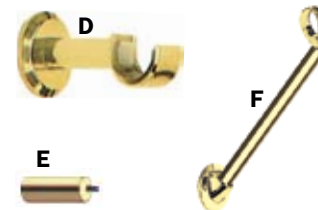

D. Moderno wall bracket
▲ #202408 - 1 1/4"W, 3 1/8"P
▼ #282408 - 2 1/8"W, 3 1/8"P
E. bracket extension
▲ #209402 - 1 9/16"L
▼ #289402 - 1 9/16"L
▼ #289404 - 3 1/8"L
F. angle brace support
▼ #289850 - 8"L, 6 7/8"P

Moderno double wall bracket
▲ #202428 - 1 1/4"W, 3 1/8" & 6 1/4"P
▼ #282428 - 2 1/8"W, 3 1/8" & 6 1/4"P

Classico inside mount
▲ #202220 - 1"W, 7/8"L
▼ #282220 - 1 1/4"W, 1 1/8"L