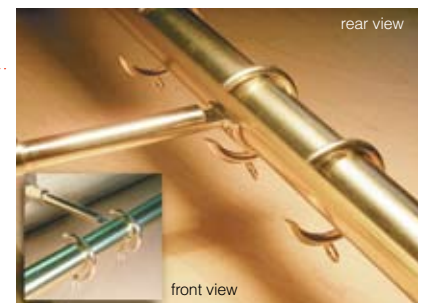

TRAVERSE ITEMS

use brackets AND rings together to create long-span, single-pull, uninterrupted window treatments
FOR LIGHT-WEIGHT TREATMENTS ONLY