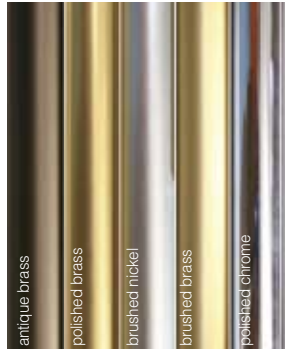

European Elegance Collection

Availability: special order 3-4 weeks, no returns | Available Finishes: AB, BB, BN, OB (partial), PB, PC | Material: brass

HARDWARE & ACCESSORIES

Special Order
+3-4 weeks, no returns

Brass Tubing
▲ #208000 - 3/4"D
▼ #288000 - 1 1/8"D

*sold by the foot but may be cut to specified lengths, no charge

Tube Splice
▲ #208090 - 3/4"D, 4 3/4"L
▼ #288090 - 1 1/8"D, 6"L

Tube Connector
▲ #209229 - 3/4"D
▼ #289229 - 1 1/8"D
*adjusts 90° to 180°