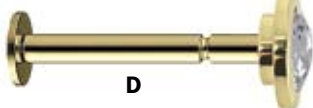

D. Rosette Kit

MADE WITH CRYSTALLIZED™ - Swarovski Elements

#979562 - 1 1/8"W, 3 1/8"P

*shown in PB

D