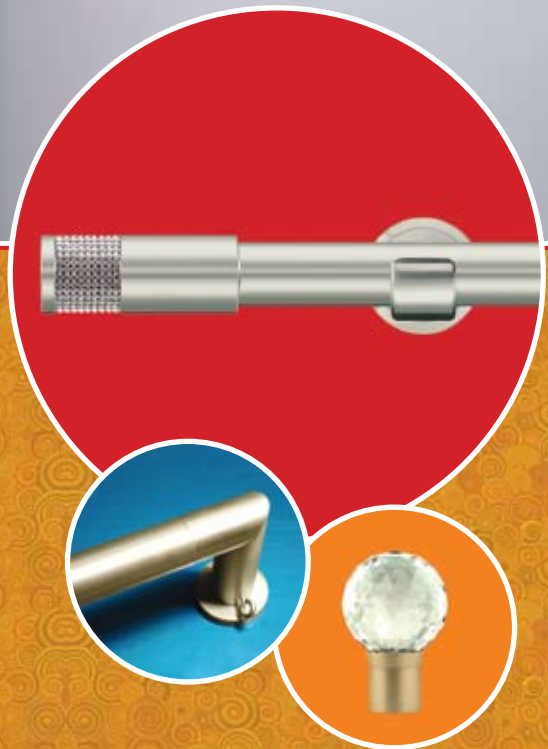

European Elegance

Vesta's European Elegance collection features an ensemble of meticulously crafted accessories perfect for any contemporary or traditional setting. This decorative compilation is available in several popular finishes and now incorporates numerous items MADE WITH CRYSTALLIZED™ - Swarovski Elements.

AVAILABILITY:

special order 3-4 weeks, no returns

AVAILABLE FINISHES:

1. **AB** = antique brass
   BB = brushed brass
   BN = brushed nickel
   OB = old black (pg. 20)
   PB = polished brass
   PC = polished chrome

MATERIALS:

1. brass, Crystallized™ Swarovski Elements

DIAMETER & BRACKETS:

1. ▲ ¾"D: bracket required every 4-5 feet
   ▼ 1½"D: bracket required every 5-7 feet

SHIPPING & ADDITIONAL NOTES:

Tube lengths exceeding 106" will incur significant additional freight charges. The collection's tube splice can be used to achieve longer spans while the required center bracket will help conceal the resulting seam.

ABBREVIATION KEY:

1. **D** = diameter
   H = height
   L = length
   P = projection
   W = width
   ID = inside diameter
   OD = outside diameter

drapery hardware made easy!

- Innovative
- Functional
- Unique

800.638.3782
sales@ivesta.com