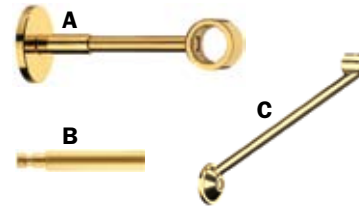

## FINIALS

**Capriccio finial** ▶  
▼ #281600 - 2"W, 3 3/4"L  
\*shown in PC

**Romeo finial** ▶  
▼ #281660 - 2 3/8"W, 4"L  
\*shown in PB

**Vesuvio finial** ▶  
▼ #281650 - 2 3/8"W, 4"L  
\*shown in BB

**Chalice finial** ▶  
▼ #281610 - 2 1/2"W, 3"L  
\*shown in BN

▶ color/shape indicates finials that are additionally available in Old Black (OB) finish, see pg. 20

**Messina finial**  
▲ #201447 - 1 3/8"W, 2 3/4"L  
\*shown in BN

**Roller finial**  
▼ #281680 - 1 3/4"W, 2 3/8"L  
\*shown in PB

**Como finial**  
▲ #201436 - 1 1/2"W, 2 7/8"L  
\*shown in AB

**Arcadia finial**  
▲ #201362 - 2"W, 3"L  
▼ #281362 - 2 3/8"W, 3 3/8"L  
\*shown in AB

**Iglesia finial**  
▲ #201359 - 2"W, 2 1/8"L  
\*shown in PC

## BRACKETS

**Special Order**  
+3-4 weeks, no returns

**A. Contempo wall bracket**  
▲ #202950 - 1 7/8"W, 4 3/4"P  
▼ #282950 - 2 3/8"W, 5 7/8"P  
**B. bracket extension**  
▲ #209952 - 2 3/8"L  
▼ #289952 - 2 3/8"L  
**C. angle brace support**  
▼ #289950 - 8"L, 6 3/8"P