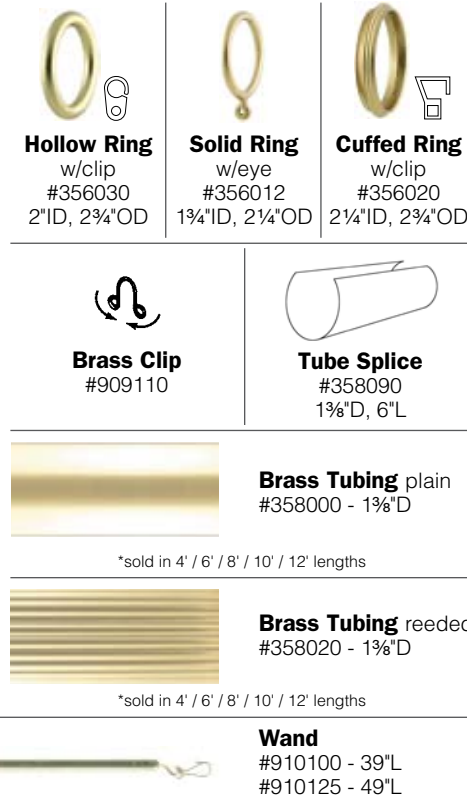

Castilian Collection

Availability: in-stock, typically ships within 24-48 hours | Available Finish: PB (ornate brass accentuated) | Material: brass

FINIALS

inStock
+ quick ship

- A. Madrid**
#351060
2 1/2"W, 3 1/2"L
- B. Lisbon**
#351110
2 5/8"W, 2 5/8"L
- C. Granada**
#351080
2 3/4"W, 4 1/2"L
- D. Barcelona**
#351070
2 1/2"W, 3 3/4"L
- E. Sevilla**
#351020
2 1/4"W, 2"L
- F. End Cap**
#351240
1 1/2"W, 1"L
- G. Malaga**
#351050
2 1/4"W, 3"L
- H. Cordoba**
#351100
2 1/2"W, 4"L
- I. Valencia**
#351090
2 1/4"W, 4 1/2"L

ROSETTE & TIEBACK ITEMS

rosettes work with
Biarritz, Gibraltar & Leon

- Valencia**
#903095 - 2 1/4"W
- Cordoba**
#903105 - 2 1/4"W
- Sevilla**
#903025 - 2 1/4"W
- Malaga**
#903056 - 2 1/4"W
- Lisbon**
#903115 - 2"W
- Granada**
#903085 - 2"W, 2 5/8"L

Tieback Stem
#903012 - 4 3/4"P

BRACKETS

- Madrid** wall bracket
#352062 - 2 3/8"W, 2 3/8"P
#352064 - 2 3/8"W, 4"P
#352066 - 2 3/8"W, 6"P
- Barcelona** double wall bracket
#352070 - 2"W, 3 1/4" & 6 1/8"P
- Inside Mount**
#352221 - 2 1/16"W, 1"L
- Leon**
Plain Bracket
#352160 - 2 1/4"W, 8"P
For Rosettes (not incl.)
#352161 - 2 1/4"W, 8"P
*stem may be cut
- Gibraltar** wall bracket
#352026 - 6"H, 2 3/8"P
- Biarritz** wall bracket
#352010 - 4"H, 4"P

ACCESSORIES

- Hollow Ring**
w/clip
#356030
2"ID, 2 3/4"OD
- Solid Ring**
w/eye
#356012
1 3/4"ID, 2 1/4"OD
- Cuffed Ring**
w/clip
#356020
2 1/4"ID, 2 3/4"OD
- Brass Clip**
#909110
- Tube Splice**
#358090
1 3/8"D, 6"L
- Brass Tubing** plain
#358000 - 1 3/8"D
*sold in 4' / 6' / 8' / 10' / 12' lengths
- Brass Tubing** reeded
#358020 - 1 3/8"D
*sold in 4' / 6' / 8' / 10' / 12' lengths
- Wand**
#910100 - 39"L
#910125 - 49"L