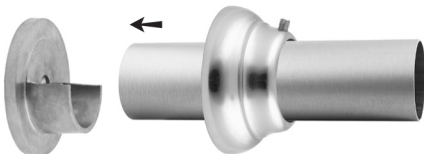

1

2

3

VESTA
DECORATIVE HOME ACCENTS

#352221 - Inside Mount

800.638.3782 - voice

864.225.0228 - fax