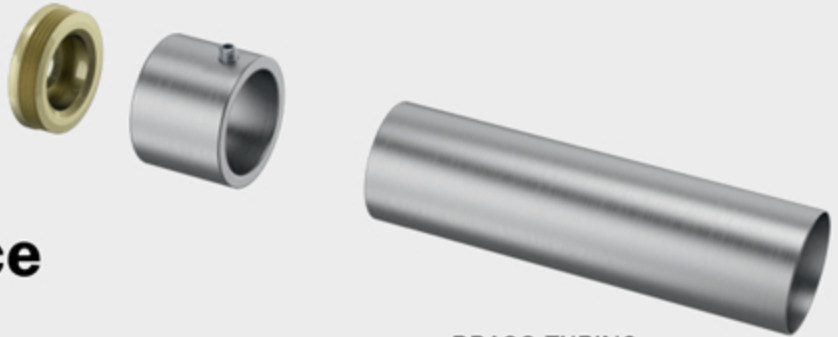

CLASSICO INSIDE MOUNT
ITEM #202220

BRASS TUBING
ITEM #208000

European Elegance COLLECTION

Here's a visual that details how this collection's inside mount connects to the wall and the brass tubing.